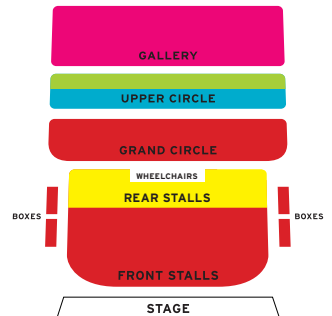

SEATING PLAN

Audio Described Performances
TBC

CAP Captioned Performances
Sun 19 Dec 1pm & Wed 22 Dec 7pm

Signed Performances
Sun 12 Dec 1pm & Tue 21 Dec 7pm

EARLY BOOKING DISCOUNT

Applies to all bookings if
paid in full by 30 September
£1 off each ticket

(Excludes Bargain performances.
Can be used in conjunction
with all other discounts)